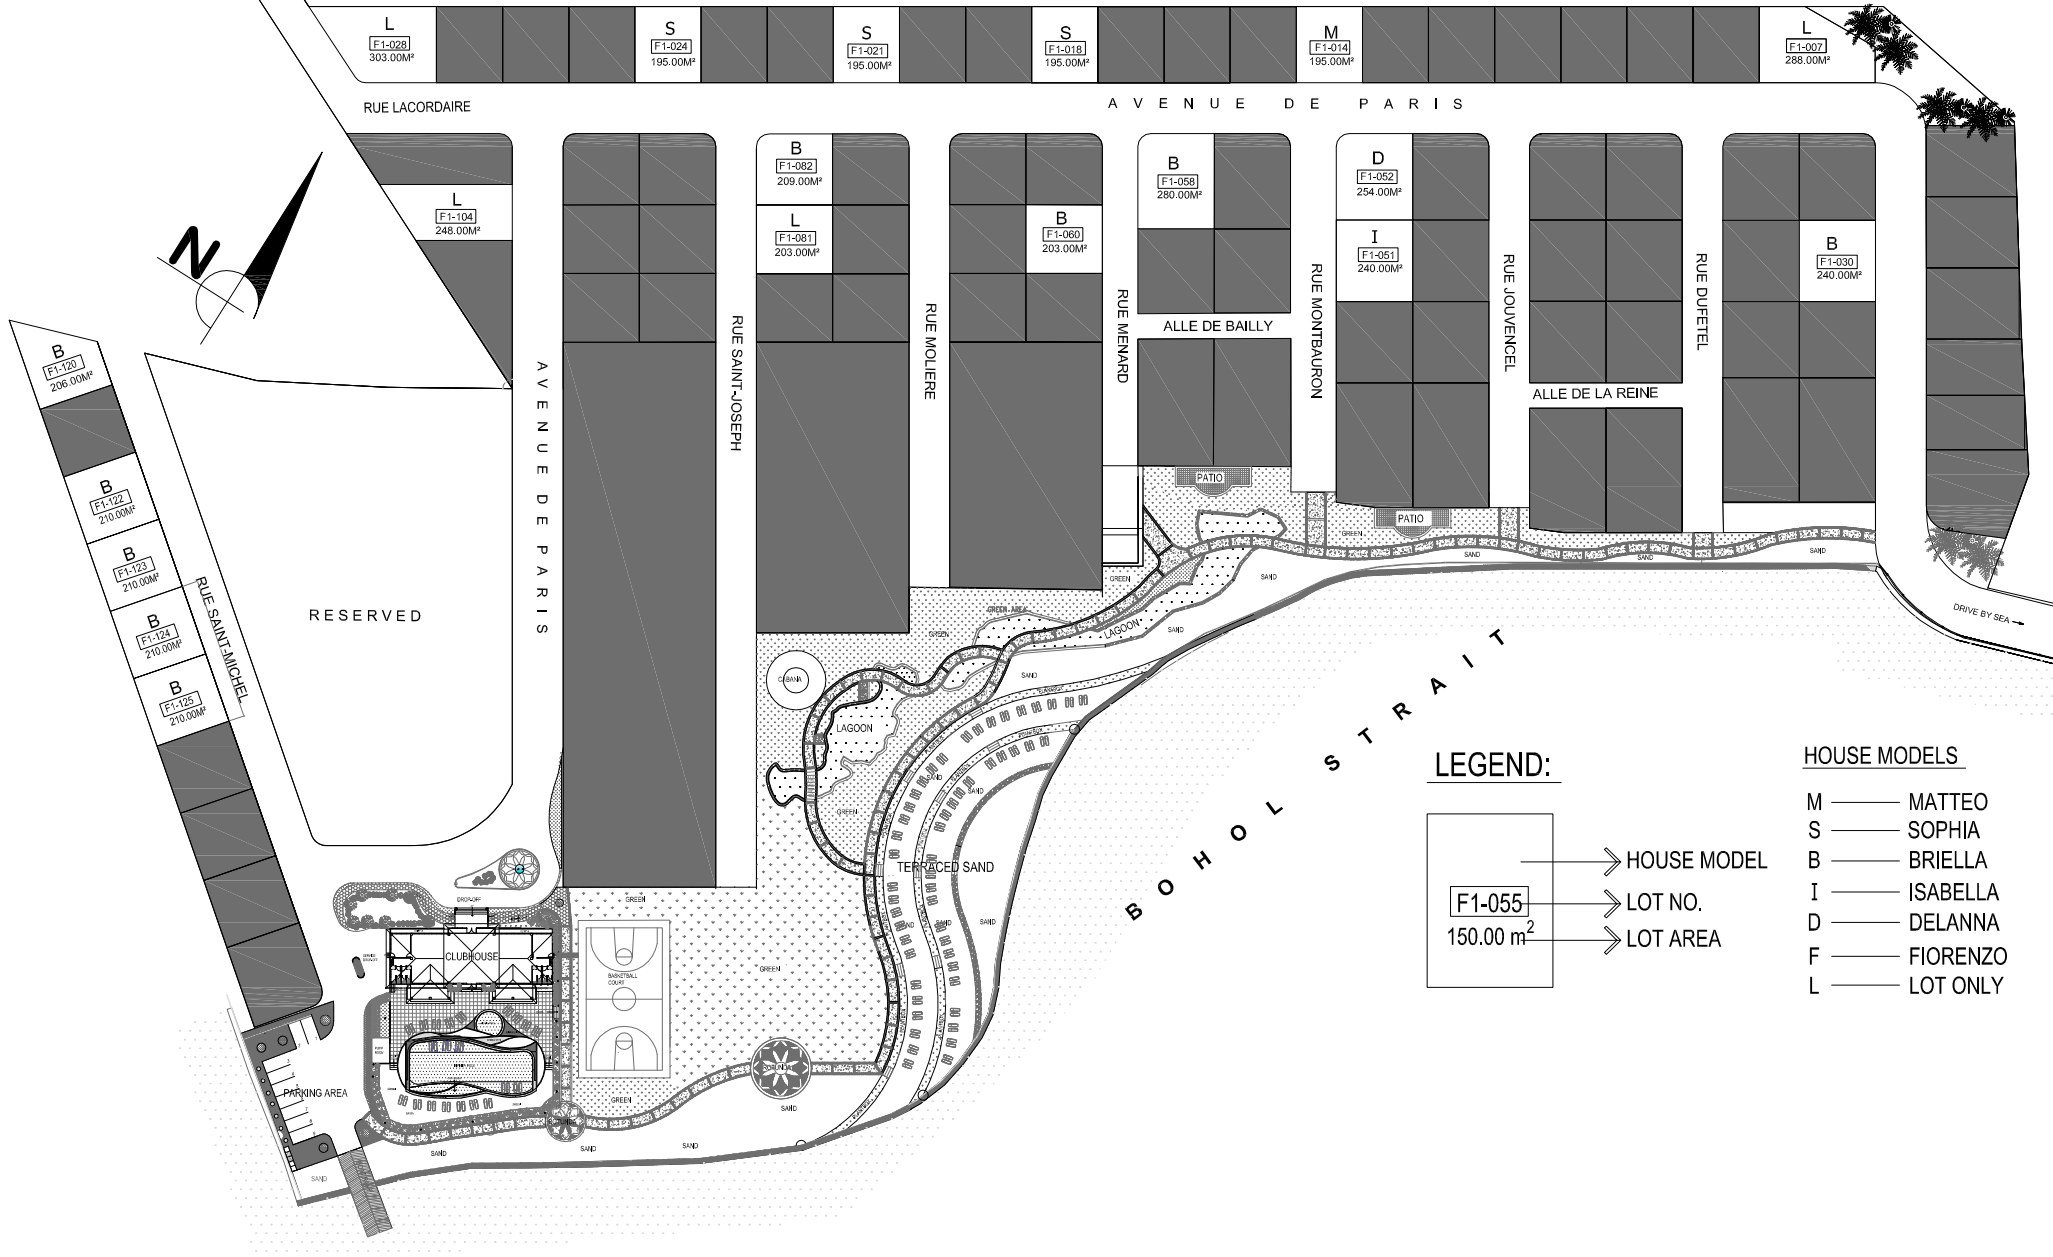

# FONTE DI VERSAILLES

## SOUTH SALES MAP

as of April 21, 2014

### LEGEND:

### HOUSE MODELS

- M — MATTEO
- S — SOPHIA
- B — BRIELLA
- I — ISABELLA
- D — DELANNA
- F — FIORENZO
- L — LOT ONLY

BOHOL STRAIT

Note: This presentation is in accordance with the present plans. The developer shall exert best efforts to conform with the development plans and prospective uses illustrated. But this may be subject to revisions and amendments without prior notice.